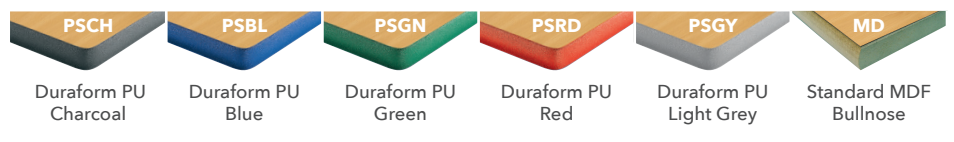

Stylish triangular table
with a 32mm round tube
Fully Welded frame

Optional large castor
can be added for an
additional cost

Possible Shape Configurations

ZigZag

Square

Line

1 Choose Your Table

| SIZE (L X W) | MDF EDGE CODE | DURAFORM EDGE CODE |
|--------------------------------|------------------|--------------------|
| 1200 x 850 x 850mm | TRIV2-MD | TRIV2-PS |
| 1200 x 850 x 850mm with castor | TRIV2C-MD | TRIV2C-PS |

2 Choose Your Table Height

| HEIGHT | AGE RANGE |
|--------|-------------|
| 460mm | 3-4 Years |
| 530mm | 4-6 Years |
| 590mm | 6-8 Years |
| 640mm | 8-11 Years |
| 710mm | 11-14 Years |
| 760mm | 14 + |

3 Choose Your Laminate Top Colour

4 Choose Your Frame Colour

5 Choose Your Edge Style

Tables sold individually.
*Silver frame available at an extra cost.

End Of Life Recycling Suggestions

All Metalliform products can be disassembled into their component parts (Wood, Metal & Plastic) and responsibly recycled through specialist service providers.