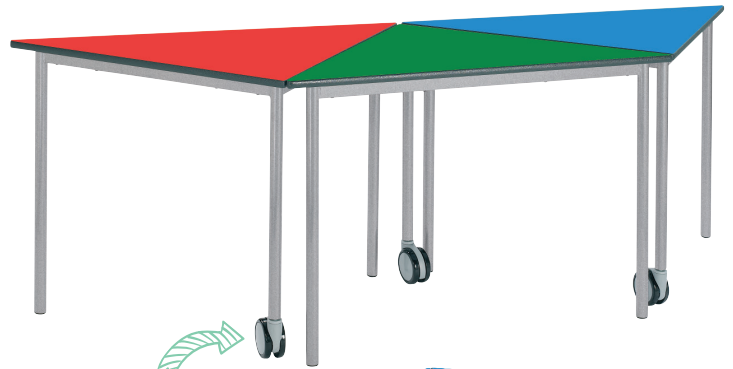

Stylish triangular table
with a 32mm round tube
Fully Welded frame

Optional large castor
can be added for an
additional cost

Possible Shape Configurations

ZigZag

Square

Line

1 Choose Your Table

| SIZE (L X W) | MDF EDGE CODE | DURAFORM EDGE CODE |
|--------------------------------|------------------|--------------------|
| 1200 x 850 x 850mm | TRIV2-MD | TRIV2-PS |
| 1200 x 850 x 850mm with castor | TRIV2C-MD | TRIV2C-PS |

2 Choose Your Table Height

| HEIGHT | AGE RANGE |
|--------|-------------|
| 460mm | 3-4 Years |
| 530mm | 4-6 Years |
| 590mm | 6-8 Years |
| 640mm | 8-11 Years |
| 710mm | 11-14 Years |
| 760mm | 14 + |

3 Choose Your Laminate Top Colour

4 Choose Your Frame Colour

5 Choose Your Edge Style

Tables sold individually.
*Silver frame available at an extra cost.

End Of Life Recycling Suggestions

All Metalliform products can be disassembled into their component parts (Wood, Metal & Plastic) and responsibly recycled through specialist service providers.