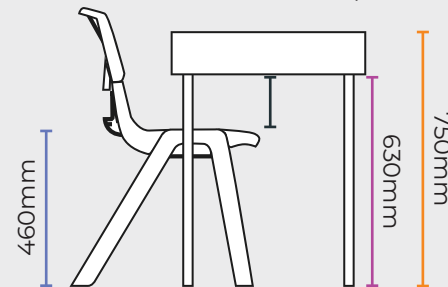

## I Table Height: 650mm

I Space Under Desk: 530mm

I Size 4 Chair: 380mm  
I Leg Space: 150mm

I Size 3 Chair: 350mm  
I Leg Space: 180mm

## I Table Height: 700mm

I Space Under Desk: 580mm

I Size 5 Chair: 430mm  
I Leg Space: 150mm

I Size 4 Chair: 380mm  
I Leg Space: 200mm

## I Table Height: 750mm

I Space Under Desk: 630mm

I Size 6 Chair: 460mm  
I Leg Space: 170mm

I Size 5 Chair: 430mm  
I Leg Space: 200mm

### Additional Information:

Width between legs: Single Desk = 500mm,  
Double Desk = 1004mm

We recommend Postura Chairs and Remploy GH20 chairs as these fit particularly well in the space.