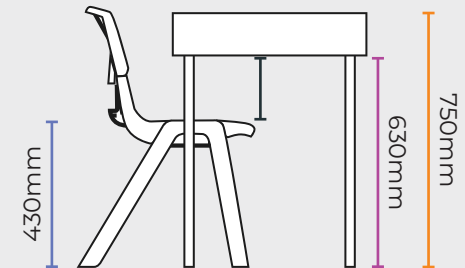

## I Table Height: 650mm

I Space Under Desk: 530mm

I Size 4 Chair: 380mm  
I Leg Space: 150mm

I Size 3 Chair: 350mm  
I Leg Space: 180mm

## I Table Height: 700mm

I Space Under Desk: 580mm

I Size 5 Chair: 430mm  
I Leg Space: 150mm

I Size 4 Chair: 380mm  
I Leg Space: 200mm

## I Table Height: 750mm

I Space Under Desk: 630mm

I Size 6 Chair: 460mm  
I Leg Space: 170mm

I Size 5 Chair: 430mm  
I Leg Space: 200mm

### Additional Information:

Width between legs: Single Desk = 500mm,  
Double Desk = 1004mm

We recommend Postura Chairs and Remploy GH20 chairs as these fit particularly well in the space.