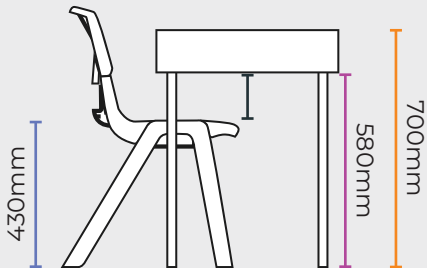

## I Table Height: 600mm

I Space Under Desk: 480mm

I Size 3 Chair: 350mm  
I Leg Space: 130mm

I Size 2 Chair: 310mm  
I Leg Space: 170mm

## I Table Height: 650mm

I Space Under Desk: 530mm

I Size 4 Chair: 380mm  
I Leg Space: 150mm

I Size 3 Chair: 350mm  
I Leg Space: 180mm

## I Table Height: 700mm

I Space Under Desk: 580mm

I Size 5 Chair: 430mm  
I Leg Space: 150mm

I Size 4 Chair: 380mm  
I Leg Space: 200mm

## I Table Height: 750mm

I Space Under Desk: 630mm

I Size 6 Chair: 460mm  
I Leg Space: 170mm

I Size 5 Chair: 430mm  
I Leg Space: 200mm