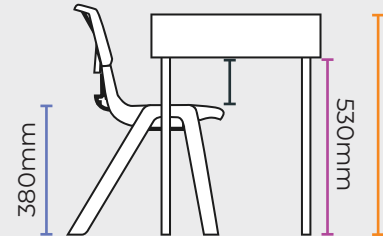

## I Table Height: 600mm

I Space Under Desk: 480mm

I Size 3 Chair: 350mm  
I Leg Space: 130mm

I Size 2 Chair: 310mm  
I Leg Space: 170mm

## I Table Height: 650mm

I Space Under Desk: 530mm

I Size 4 Chair: 380mm  
I Leg Space: 150mm

I Size 3 Chair: 350mm  
I Leg Space: 180mm

## I Table Height: 700mm

I Space Under Desk: 580mm

I Size 5 Chair: 430mm  
I Leg Space: 150mm

I Size 4 Chair: 380mm  
I Leg Space: 200mm

## I Table Height: 750mm

I Space Under Desk: 630mm

I Size 6 Chair: 460mm  
I Leg Space: 170mm

I Size 5 Chair: 430mm  
I Leg Space: 200mm