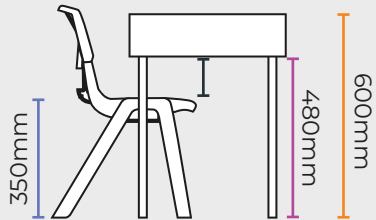

# Locker Desks & Chair Height Guide

Allow 120mm for the depth of the top & locker. See the guide below to help you check the right desk height for your chairs.

## I Table Height: 600mm

I Space Under Desk: 480mm

I Size 3 Chair: 350mm  
I Leg Space: 130mm

I Size 2 Chair: 310mm  
I Leg Space: 170mm

## I Table Height: 650mm

I Space Under Desk: 530mm

I Size 4 Chair: 380mm  
I Leg Space: 150mm

I Size 3 Chair: 350mm  
I Leg Space: 180mm

## I Table Height: 700mm

I Space Under Desk: 580mm

I Size 5 Chair: 430mm  
I Leg Space: 150mm

I Size 4 Chair: 380mm  
I Leg Space: 200mm