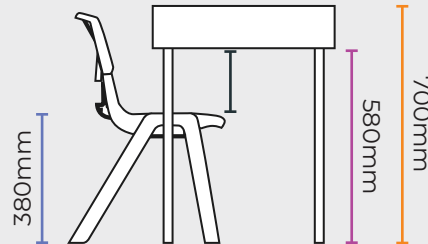

## I Table Height: 600mm

I Space Under Desk: 480mm

I Size 3 Chair: 350mm  
I Leg Space: 130mm

I Size 2 Chair: 310mm  
I Leg Space: 170mm

## I Table Height: 650mm

I Space Under Desk: 530mm

I Size 4 Chair: 380mm  
I Leg Space: 150mm

I Size 3 Chair: 350mm  
I Leg Space: 180mm

## I Table Height: 700mm

I Space Under Desk: 580mm

I Size 5 Chair: 430mm  
I Leg Space: 150mm

I Size 4 Chair: 380mm  
I Leg Space: 200mm

## I Table Height: 750mm

I Space Under Desk: 630mm

I Size 6 Chair: 460mm  
I Leg Space: 170mm

I Size 5 Chair: 430mm  
I Leg Space: 200mm