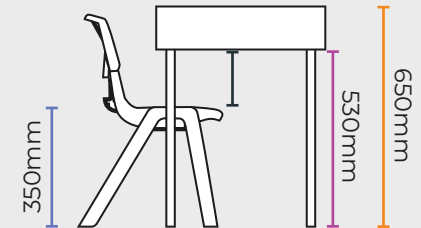

## I Table Height: 600mm

I Space Under Desk: 480mm

I Size 3 Chair: 350mm  
I Leg Space: 130mm

I Size 2 Chair: 310mm  
I Leg Space: 170mm

## I Table Height: 650mm

I Space Under Desk: 530mm

I Size 4 Chair: 380mm  
I Leg Space: 150mm

I Size 3 Chair: 350mm  
I Leg Space: 180mm

## I Table Height: 700mm

I Space Under Desk: 580mm

I Size 5 Chair: 430mm  
I Leg Space: 150mm

I Size 4 Chair: 380mm  
I Leg Space: 200mm

## I Table Height: 750mm

I Space Under Desk: 630mm

I Size 6 Chair: 460mm  
I Leg Space: 170mm

I Size 5 Chair: 430mm  
I Leg Space: 200mm