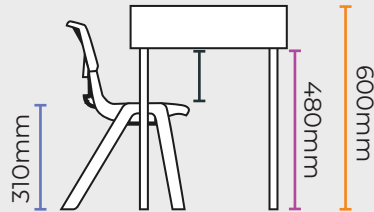

# Locker Desks & Chair Height Guide

Allow 120mm for the depth of the top & locker. See the guide below to help you check the right desk height for your chairs.

## I Table Height: 600mm

I Space Under Desk: 480mm

I Size 3 Chair: 350mm  
I Leg Space: 130mm

I Size 2 Chair: 310mm  
I Leg Space: 170mm

## I Table Height: 650mm

I Space Under Desk: 530mm

I Size 4 Chair: 380mm  
I Leg Space: 150mm

I Size 3 Chair: 350mm  
I Leg Space: 180mm

## I Table Height: 750mm

I Space Under Desk: 630mm

I Size 6 Chair: 460mm  
I Leg Space: 170mm

I Size 5 Chair: 430mm  
I Leg Space: 200mm